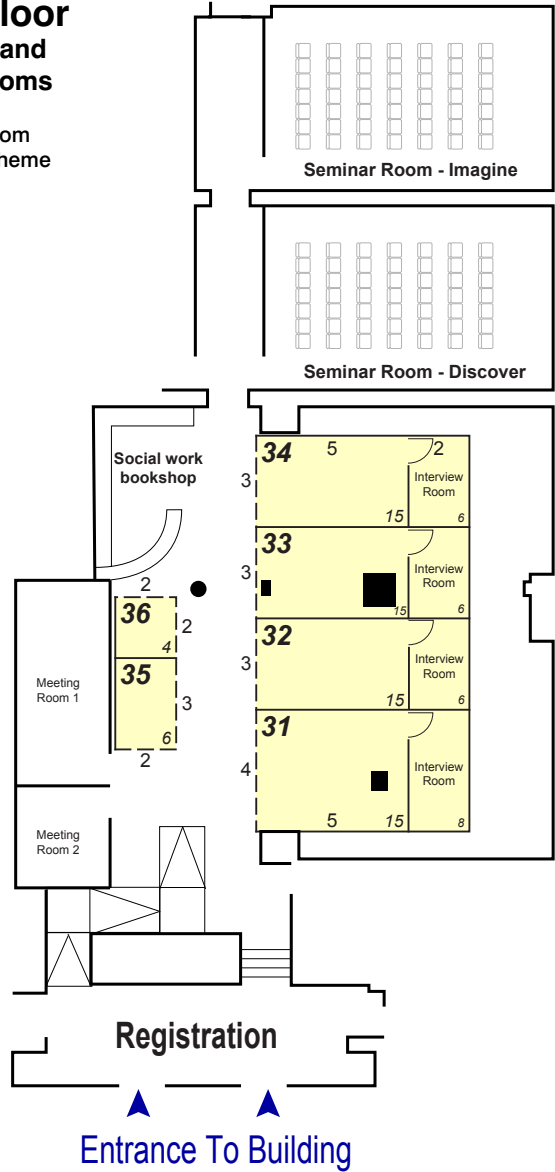

Exhibition Stand Plan

16 March 2020, BCEC, Birmingham

Ground floor Exhibition and Seminar rooms

2.43 headroom
2.15h shell scheme

Second floor Exhibition hall