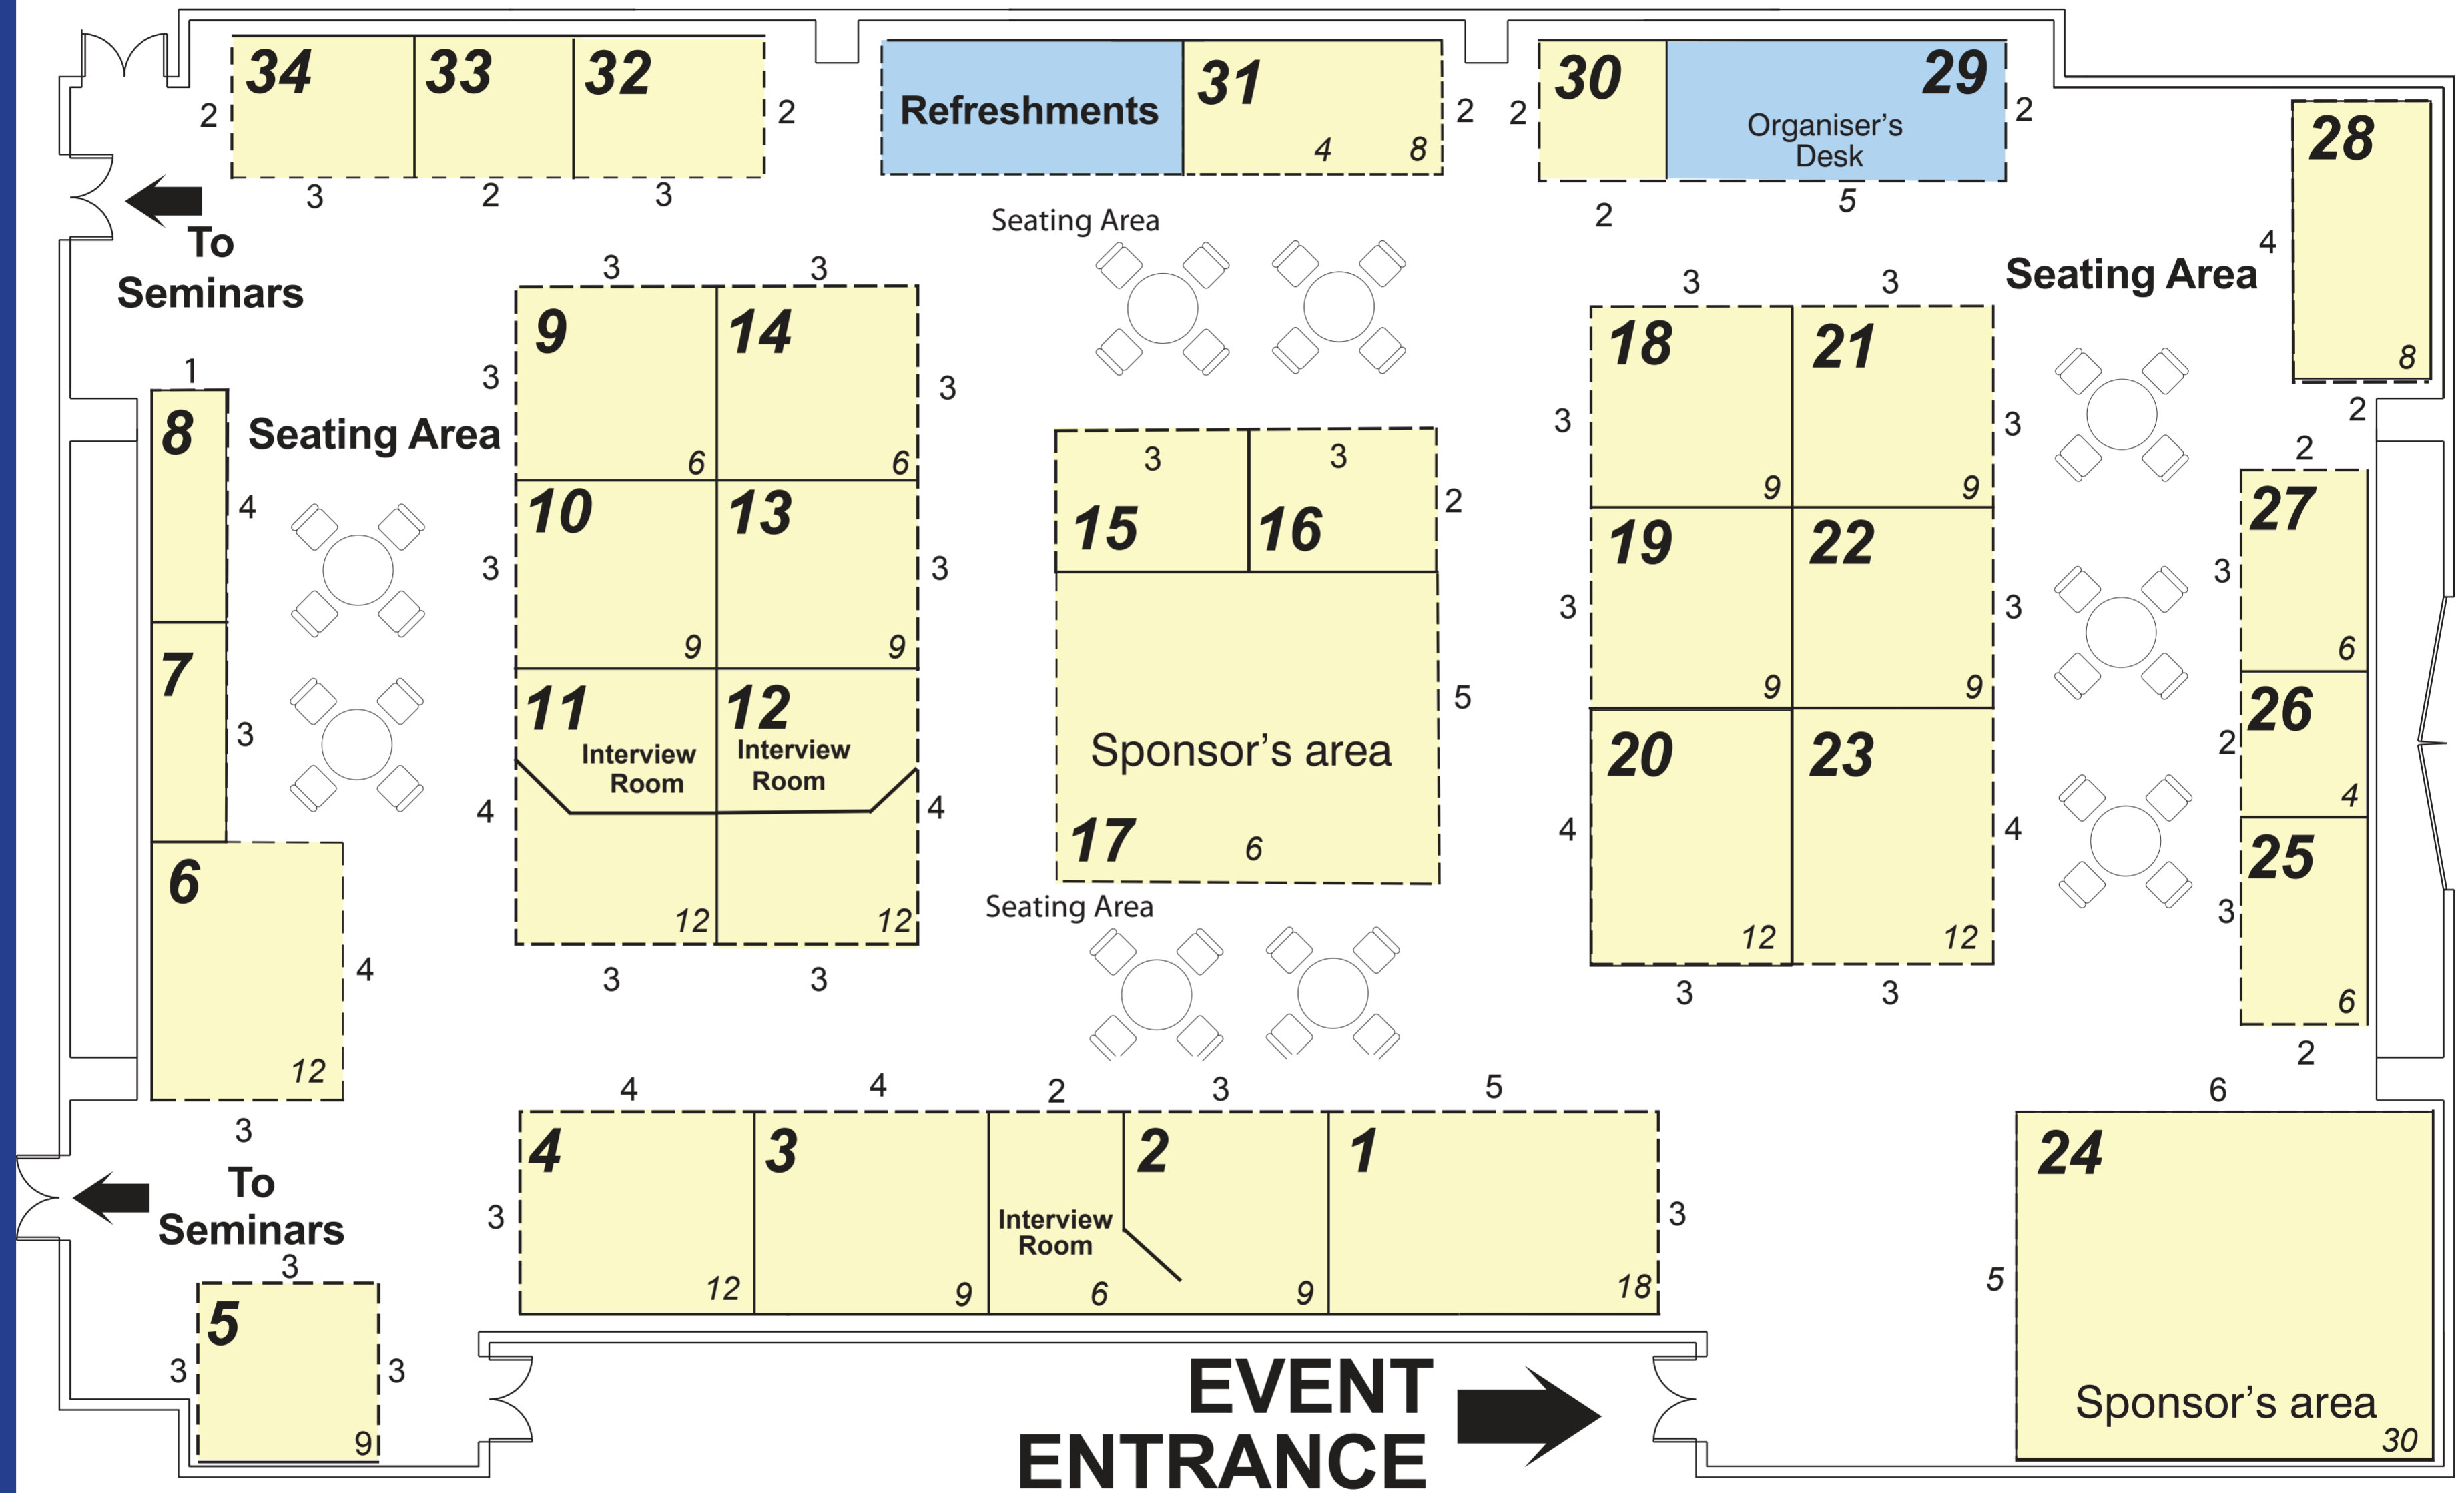

16 November

London

COMPASS Jobs Fair

The leading social work events in the UK

Booked
 Reserved
 Available

Event organised by