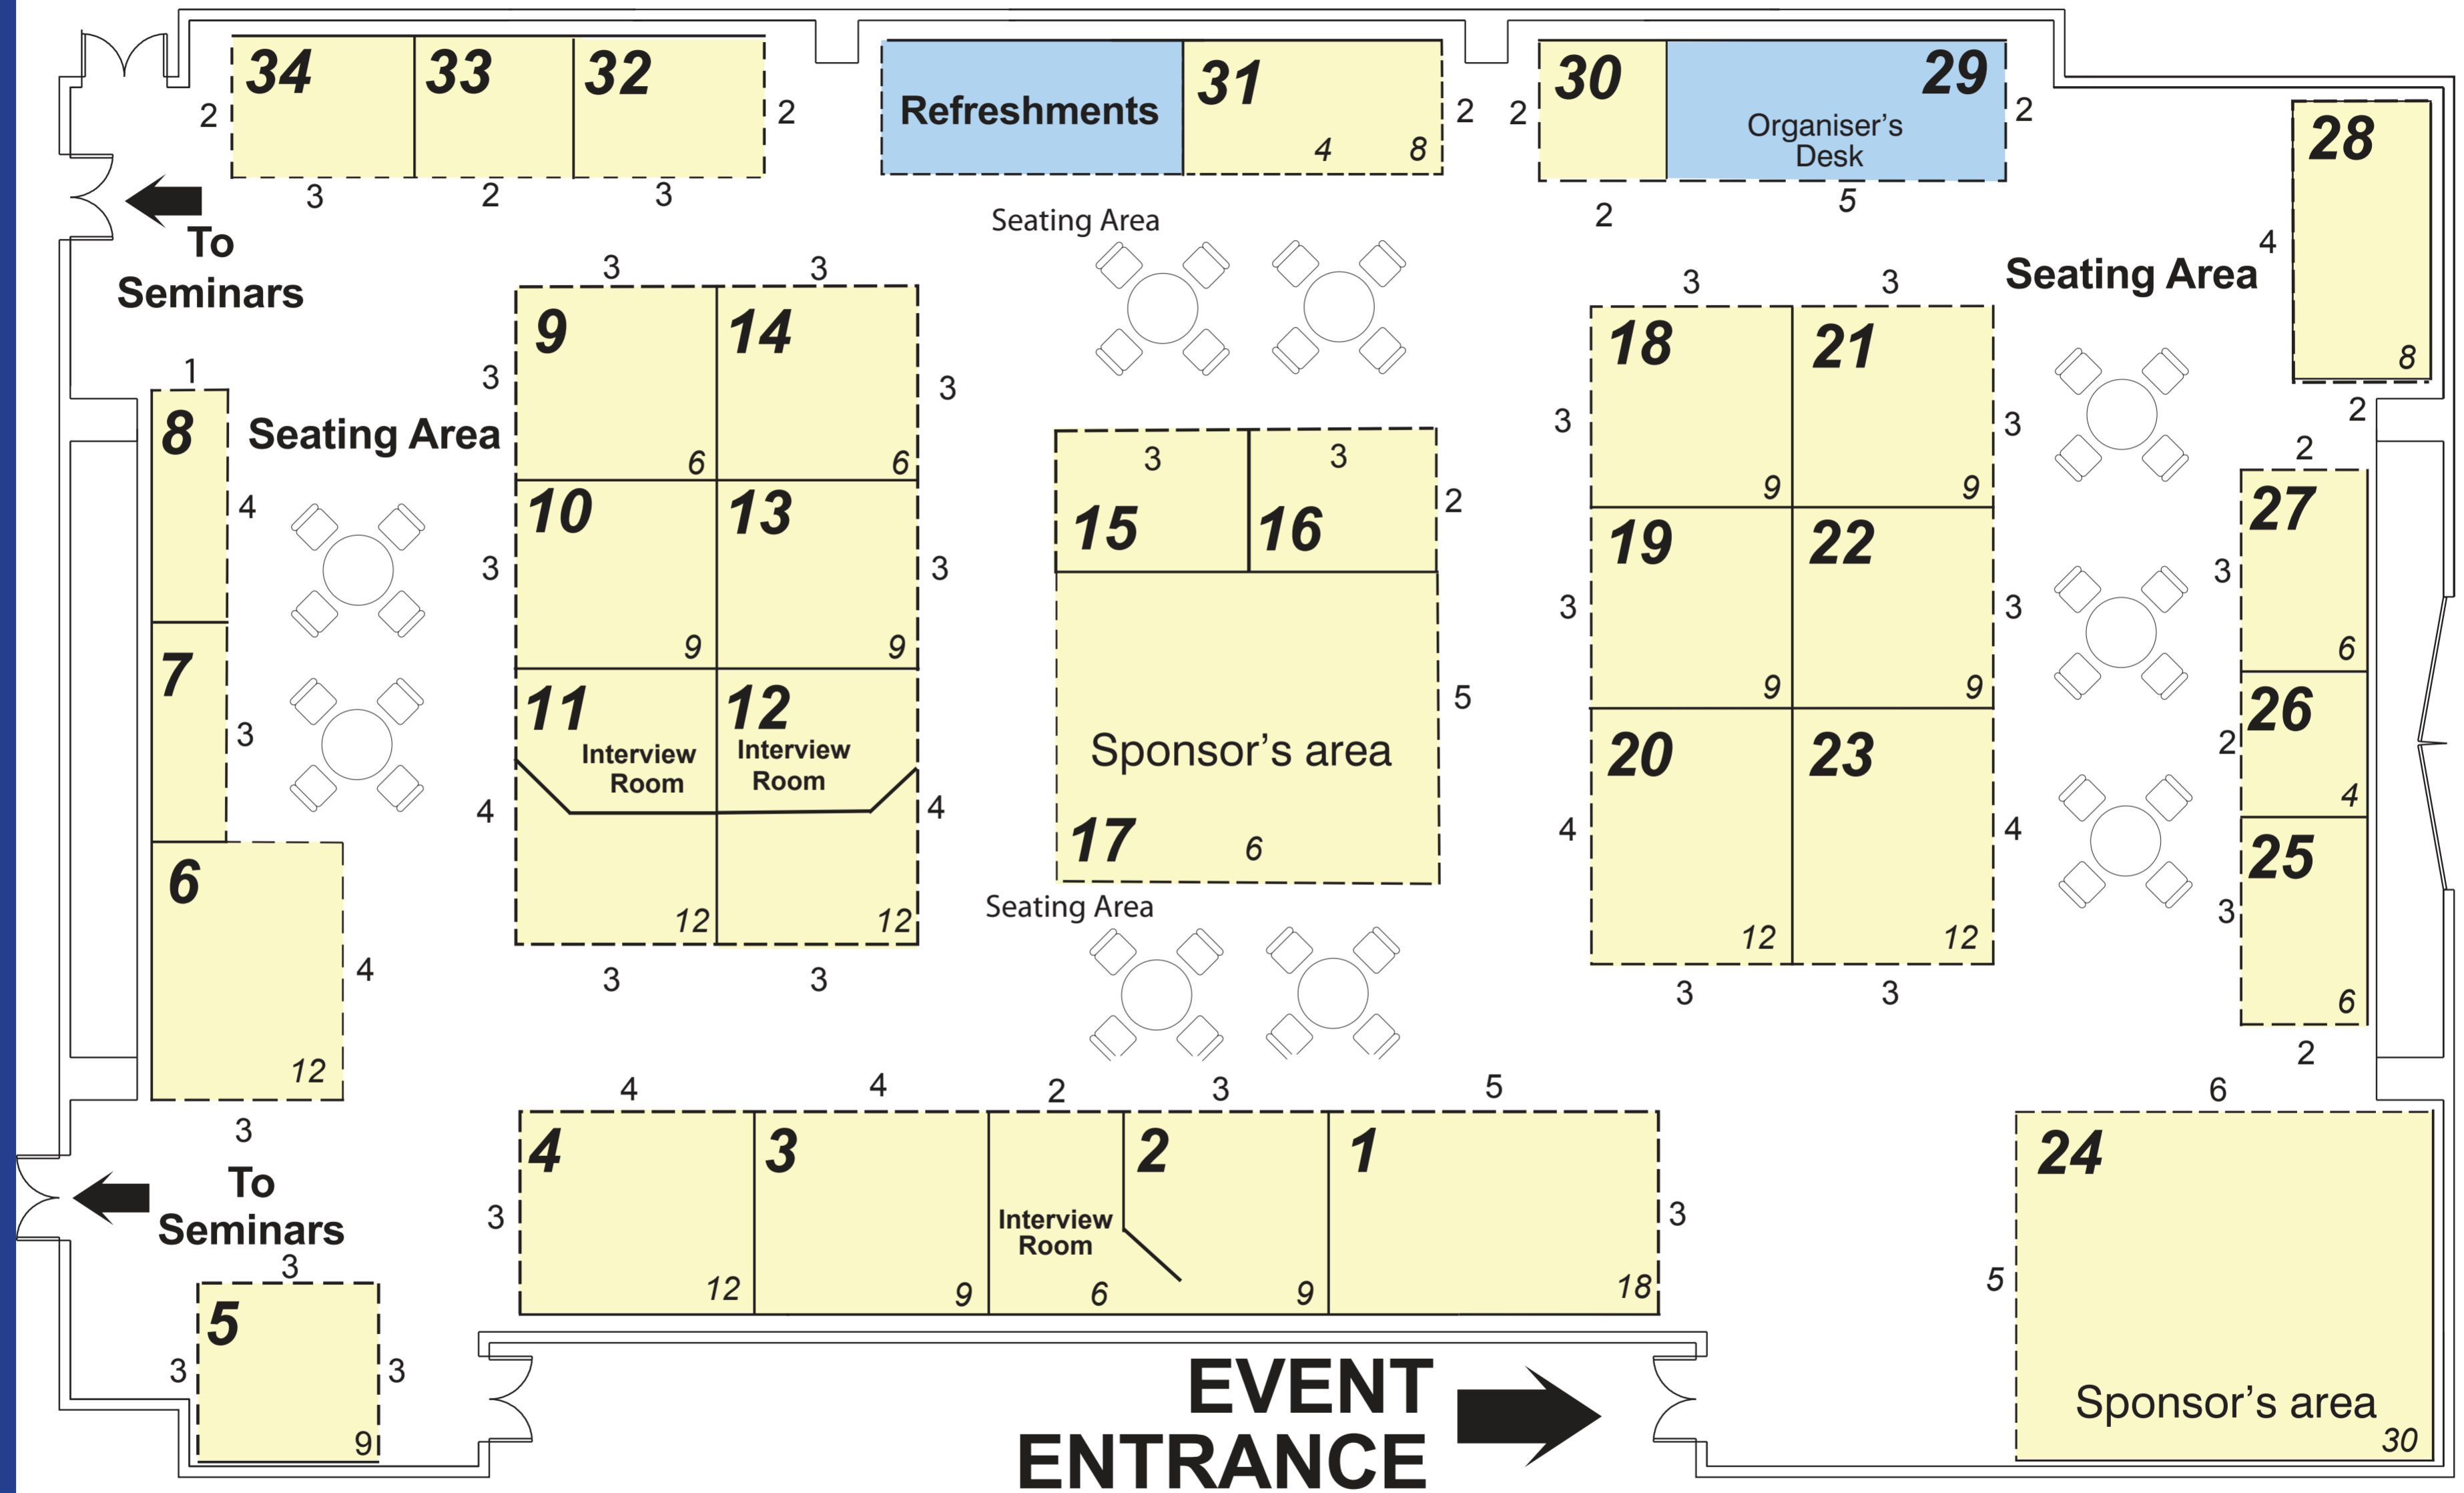

16 November

London

COMPASS Jobs Fair

The leading social work events in the UK

Event sponsor

Event organised by