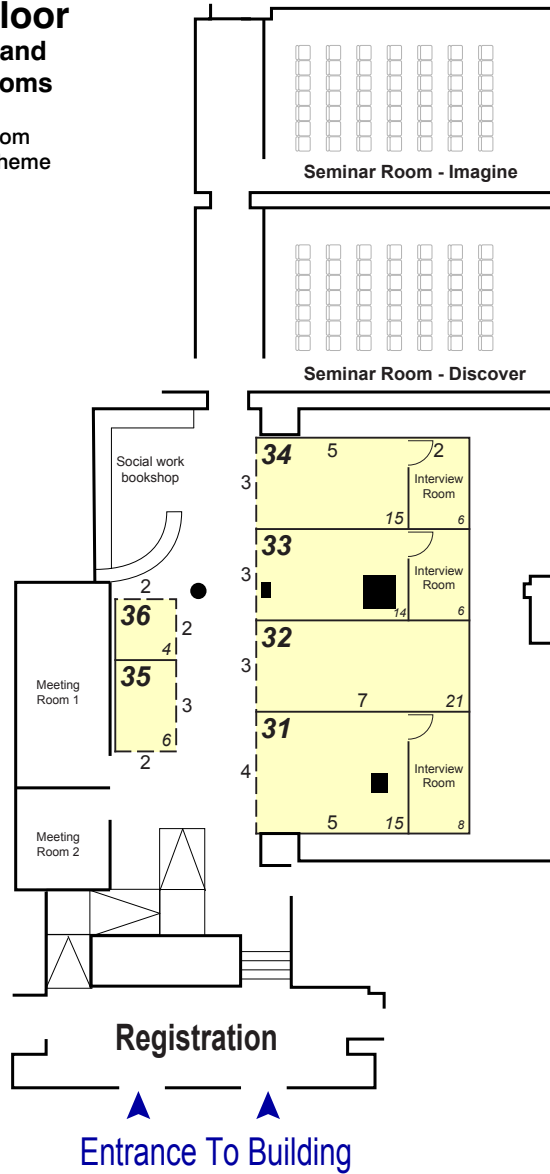

Exhibition Stand Plan

March 2020, BCEC, Birmingham

Ground floor Exhibition and Seminar rooms

2.43 headroom
2.15h shell scheme

Second floor Exhibition hall

Event organised by