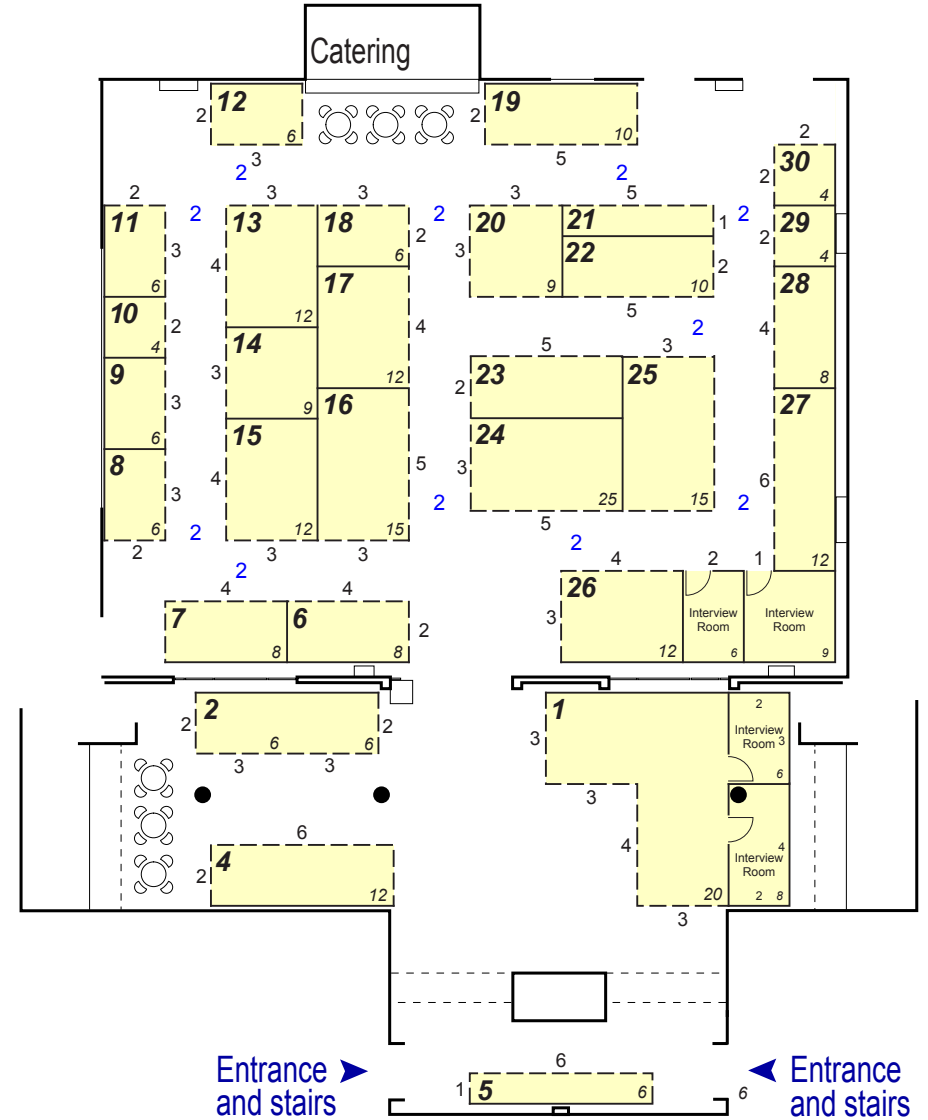

Exhibition Stand Plan

March 2020, BCEC, Birmingham

Ground floor Exhibition and Seminar rooms

2.43 headroom
2.15h shell scheme

Second floor Exhibition hall

Event organised by